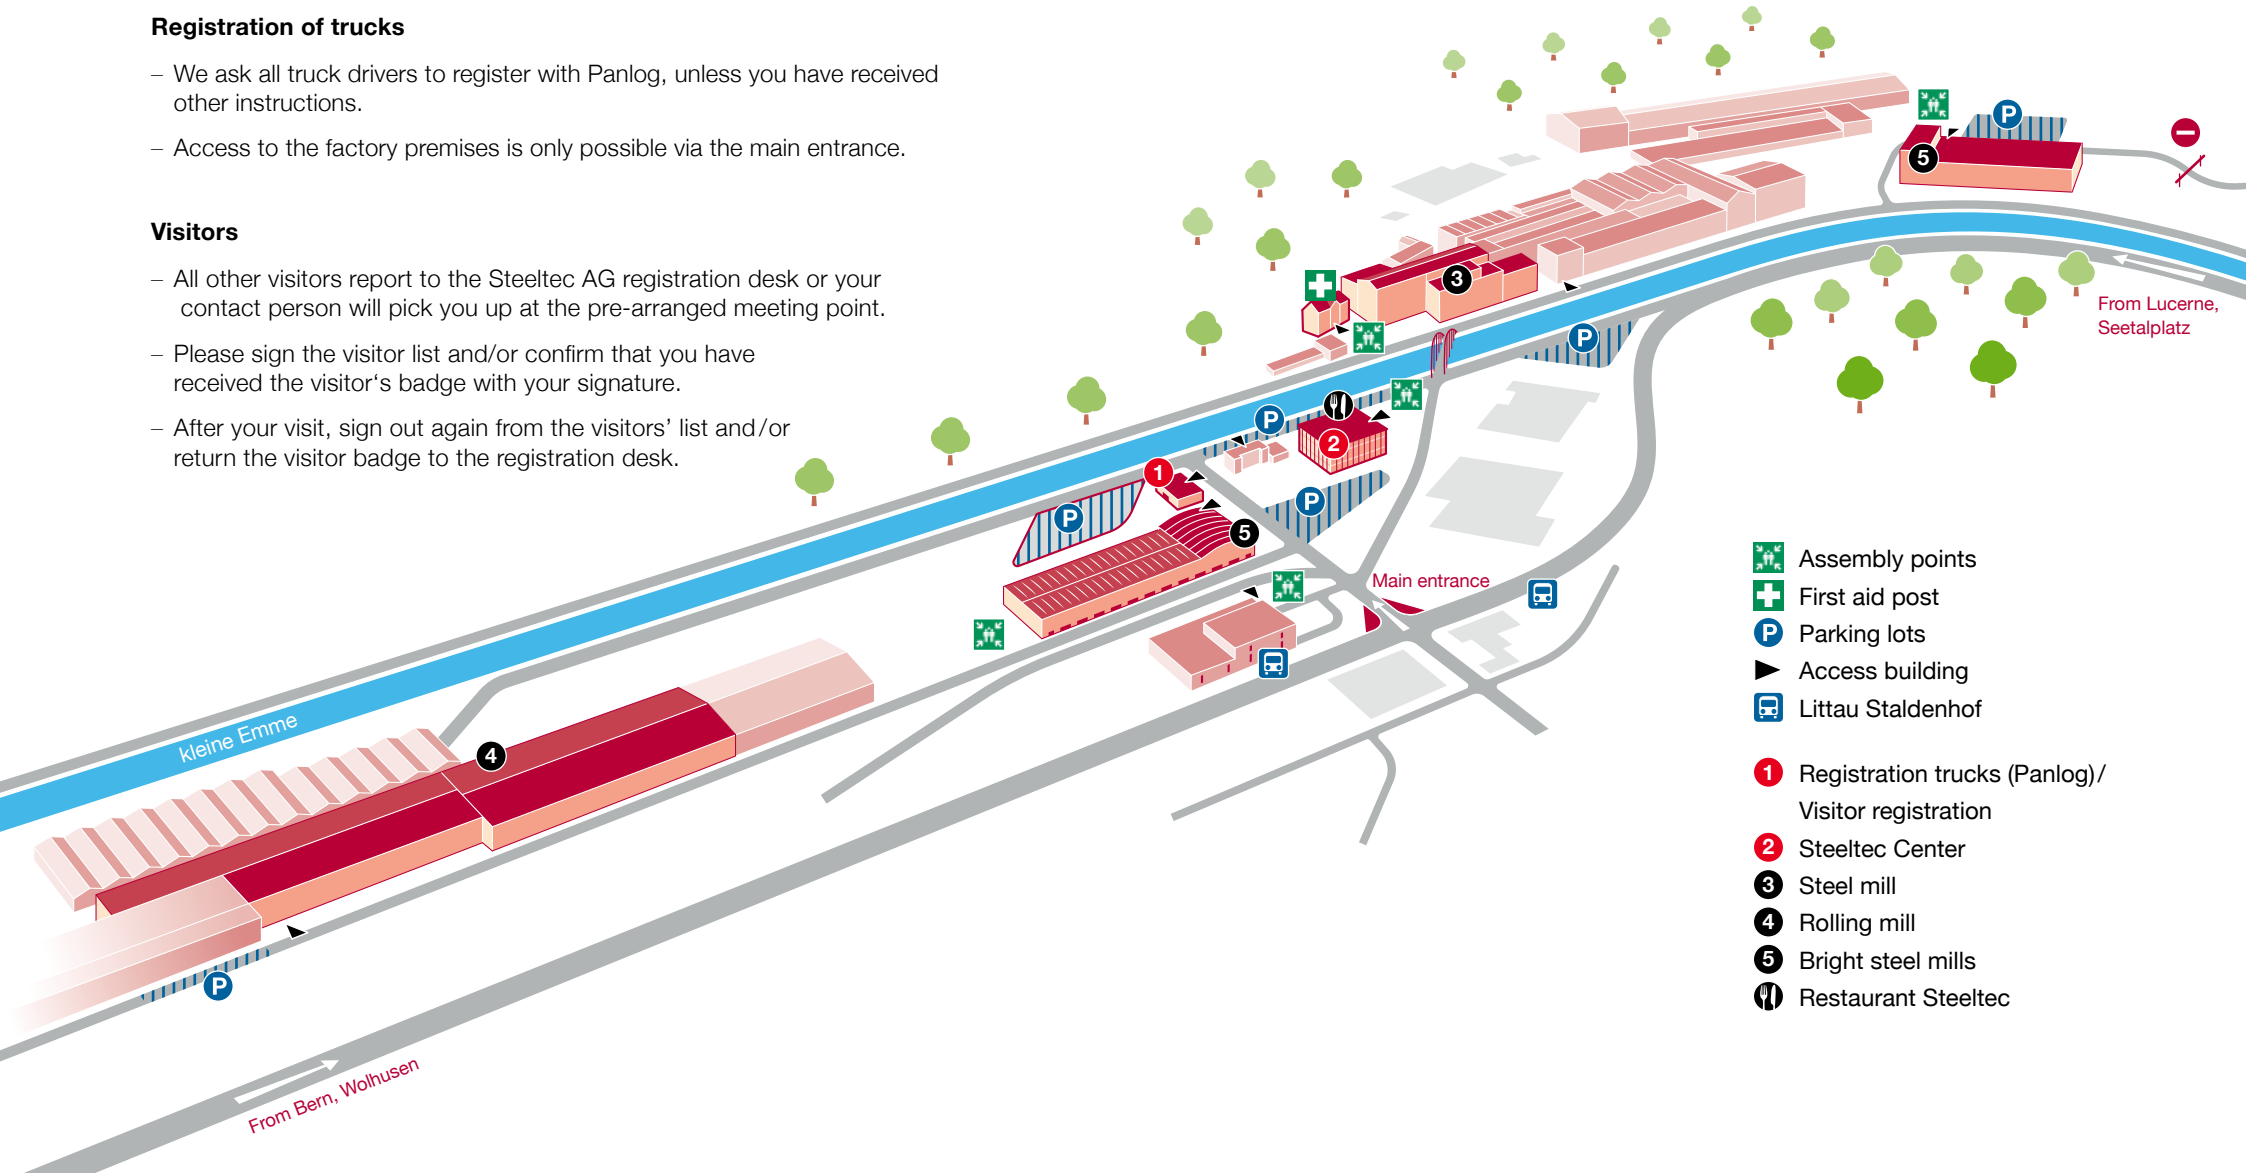

i From Seetalplatz follow the signs to «Stahlindustrie» (steel industry)
Truck traffic: Please use exit «Emmen-Süd»

Welcome
to the steel industry
in Emmenbrücke

Steeltec AG

Emmenweidstrasse 90
CH-6020 Emmenbrücke
Tel. +41 41 209 51 51
www.steeltec-group.com

✉ **Shipping address:**

Steeltec AG
Werkstrasse 11
CH-6020 Emmenbrücke

Steeltec

Member of Swiss Steel Group

Welcome to Steeltec

We warmly welcome you at our site

Registration of trucks

- We ask all truck drivers to register with Panlog, unless you have received other instructions.
- Access to the factory premises is only possible via the main entrance.

Visitors

- All other visitors report to the Steeltec AG registration desk or your contact person will pick you up at the pre-arranged meeting point.
- Please sign the visitor list and/or confirm that you have received the visitor's badge with your signature.
- After your visit, sign out again from the visitors' list and/or return the visitor badge to the registration desk.

- Assembly points
- First aid post
- Parking lots
- Access building
- Littau Staldenhof
- Registration trucks (Panlog)/ Visitor registration
- Steeltec Center
- Steel mill
- Rolling mill
- Bright steel mills
- Restaurant Steeltec